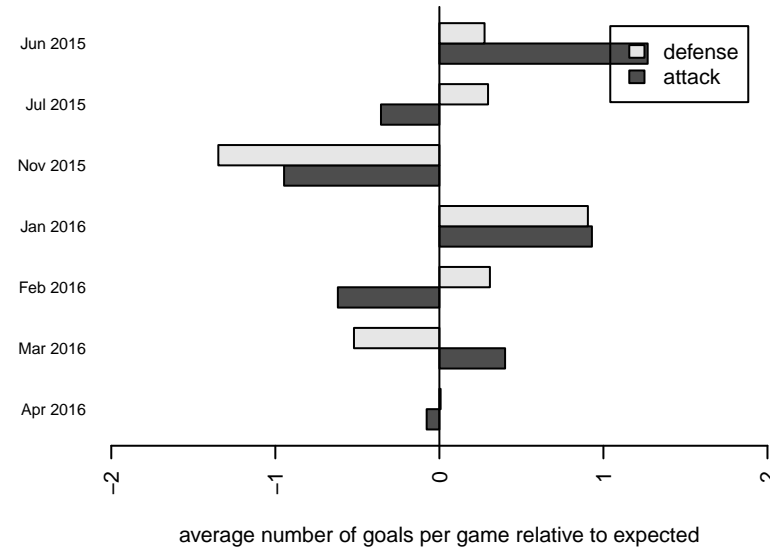

Performance relative to 13 month average