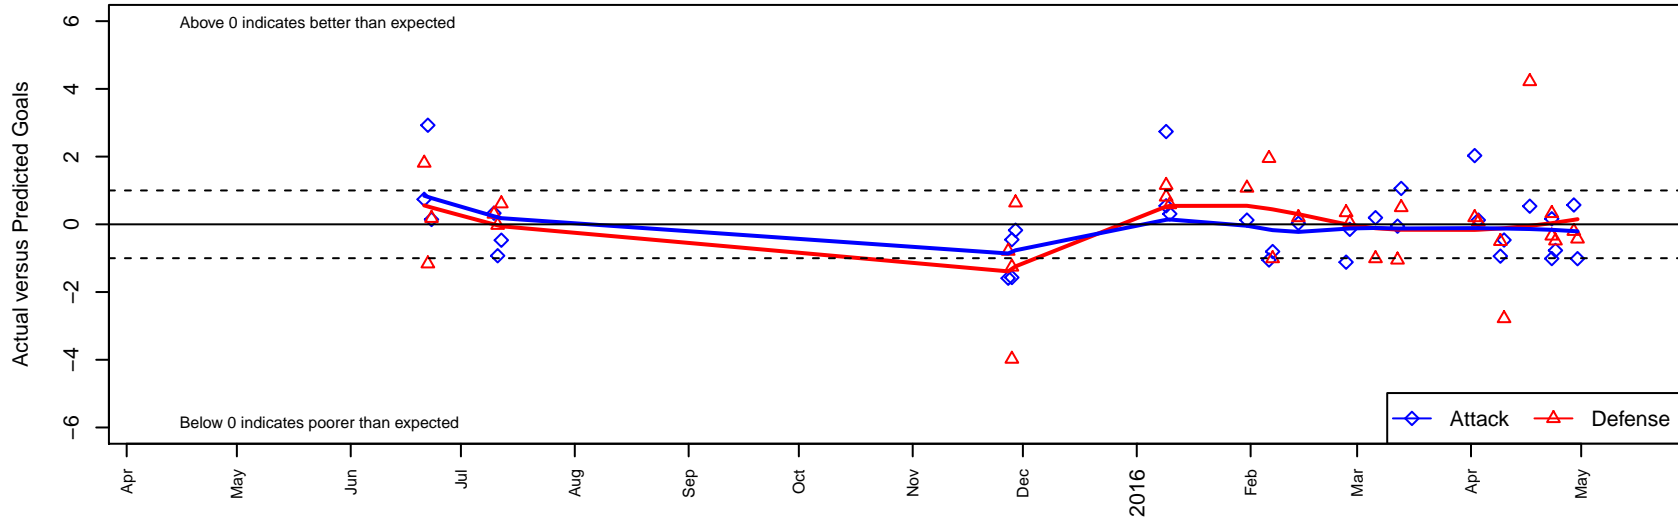

Spokane Foxes Premier G99

Spokane Foxes FC
 Spokane, WA
 G99 total strength=1498
 attack=13.81 defense=9.13
 fall league = PSPL U19
 notes= Eloy 2015

alt names used:
 SPOKANE FOXES FC 99 PREMIER
 SPOKANE FOXES FC 99 PREMIER (WA)
 Spokane Foxes Premier U16 Eloy
 SPOKANE FOXES PUMAS FC '99 FOXES PR
 SPOKANE FOXES PUMAS FC '99 FOXES PR

Venues played:
 2015 US Club Regionals Premier U15
 2015 Nike Crossfire Challenge Super Group U'
 2015 AstroTurf Showcase GU16 DE
 2015 NWCL U16
 2015 PSPL U19
 2015 WA Cup GU16 Gold/Silver U16

Spokane Foxes Premier G99
 Dots are actual minus expected GF (blue circles) and GA (red triangles).
 Blue line is smoothed change in attack strength. Red is smoothed change in defense strength.

**attack and defense variance (black dot)
relative to other teams
and top 10 in region**

**attack and defense rating
relative to others at age
and all opponents in last 13 months**

Performance relative to 13 month average