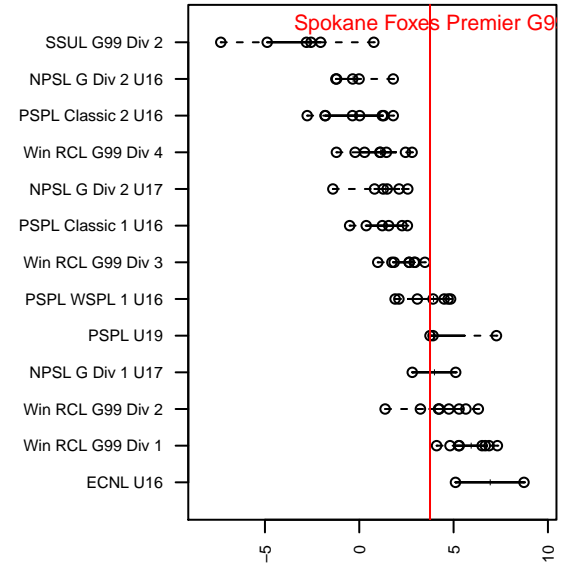

Venues played:
 2015 US Club Regionals Premier U15
 2015 Nike Crossfire Challenge Super Group U'
 2015 AstroTurf Showcase GU16 DE
 2015 NWCL U16
 2015 PSPL U19
 2015 WA Cup GU16 Gold/Silver U16

Spokane Foxes Premier G99
 Dots are actual minus expected GF (blue circles) and GA (red triangles).
 Blue line is smoothed change in attack strength. Red is smoothed change in defense strength.

**attack and defense variance (black dot)
relative to other teams
and top 10 in region**

**attack and defense rating
relative to others at age
and all opponents in last 13 months**

Performance relative to 13 month average